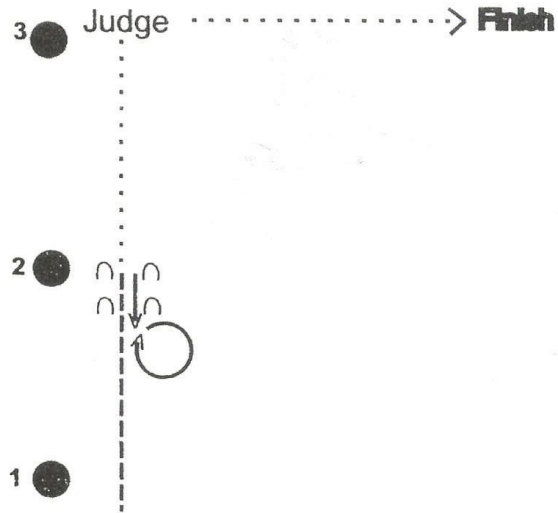

## Youth and Amateur

1. Begin at cone 1 and trot a straight line towards judge. At cone 2 stop and back.
2. Do a 360 degree turn to the right and walk a straight line towards the judge to cone 3.
3. Stop and set up. When the judge has completed the individual inspection, line up facing the center of the arena.